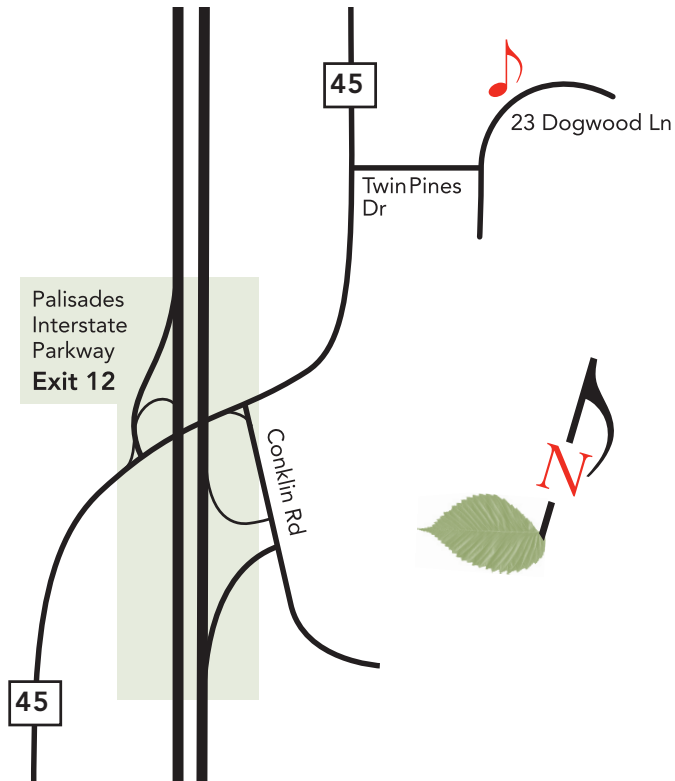

payment by telephone with Visa or MasterCard preferred,
or send us the return form at left with your payment.

From North of P.I.P. Exit 12

Exit Palisades Parkway South at Exit 12.

Turn Left at end of ramp onto Rte. 45

Turn Right onto Twin Pines Dr.

Turn Left onto Dogwood Ln.

**From NYS Thruway and other points
South of P.I.P. Exit 12**

Exit Palisades Parkway North at Exit 12.

Turn Left at end of ramp onto Conklin Rd.

Turn Right at end of road onto Rte. 45

Turn Right onto Twin Pines Dr.

Turn Left onto Dogwood Ln.

RED HOT GREEN

an evening of hot music in the most energy-efficient
geo-thermal home in Rockland County to benefit the

Rockland Conservatory of Music